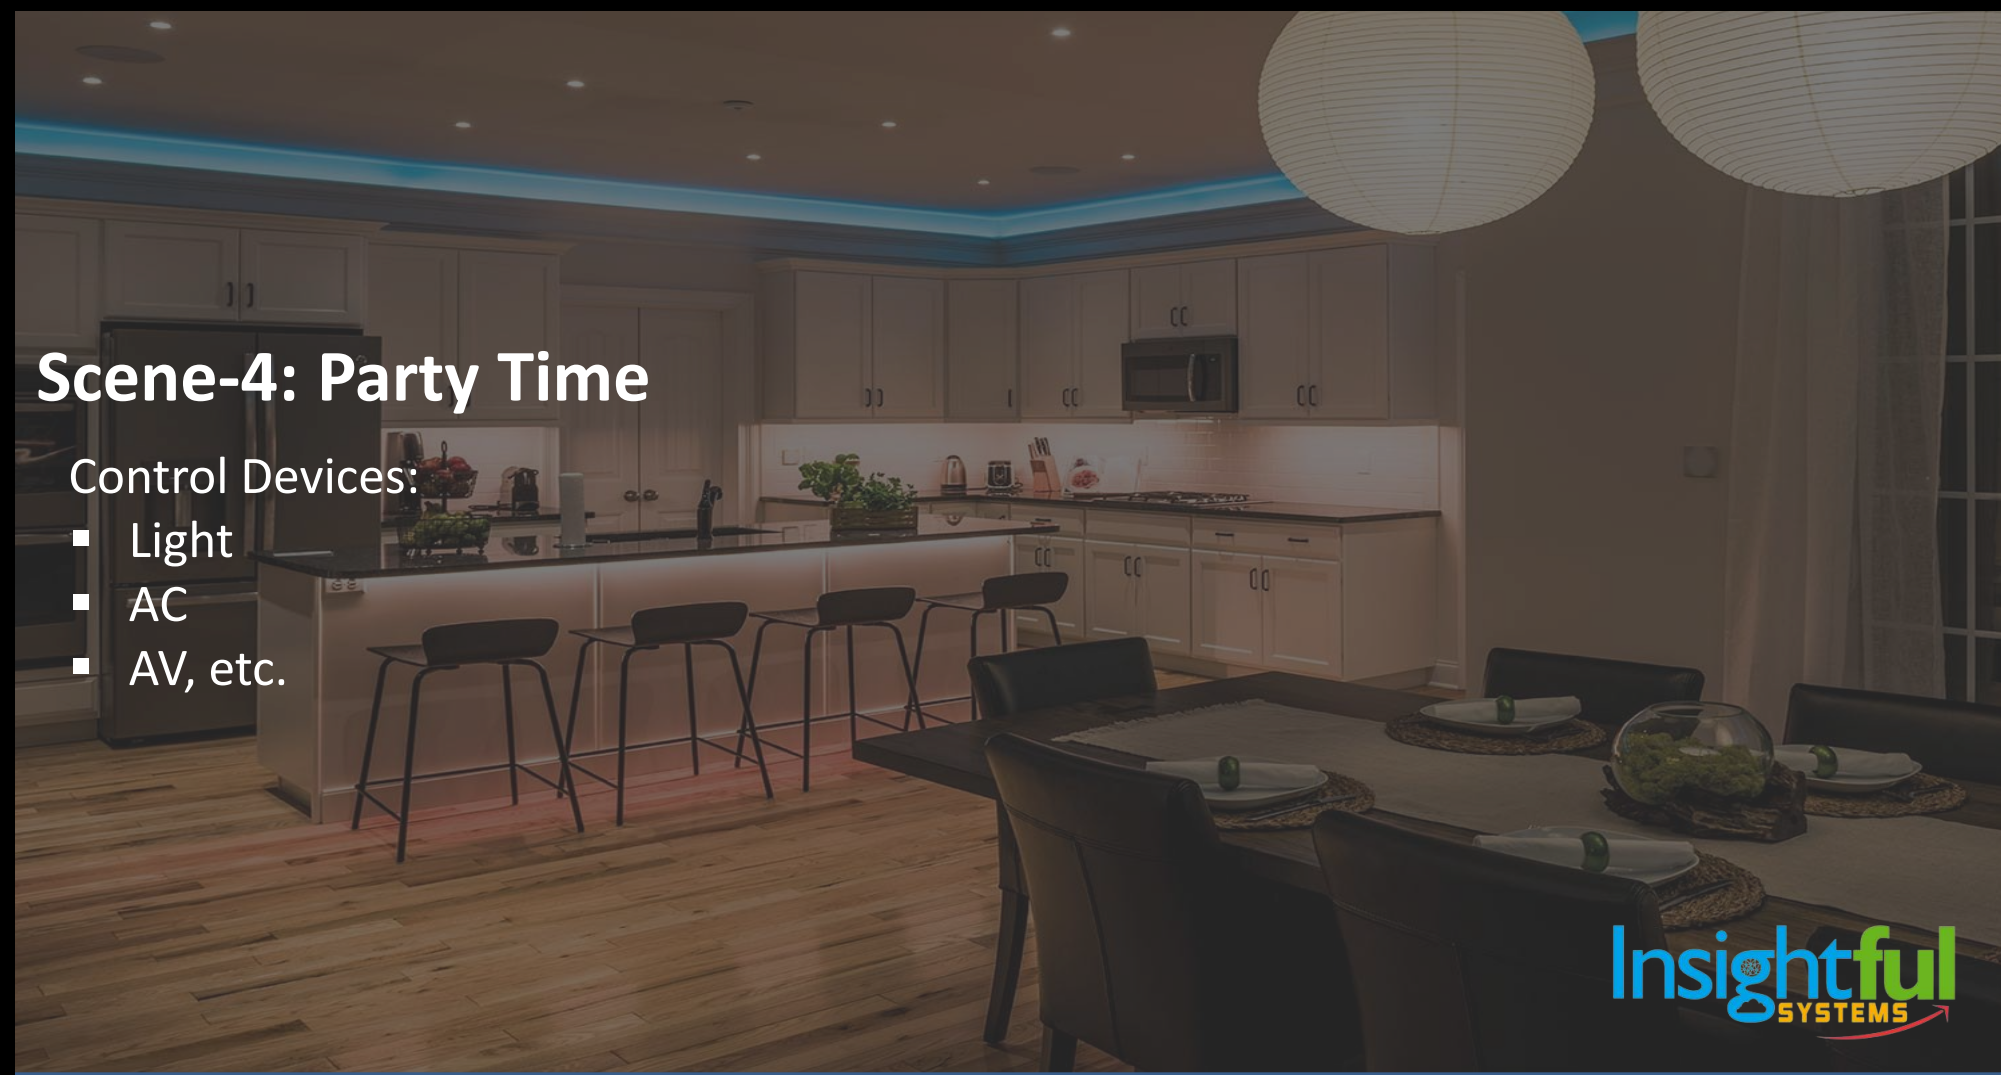

Scene-4: Party Time

Control Devices:

- Light
- AC
- AV, etc.