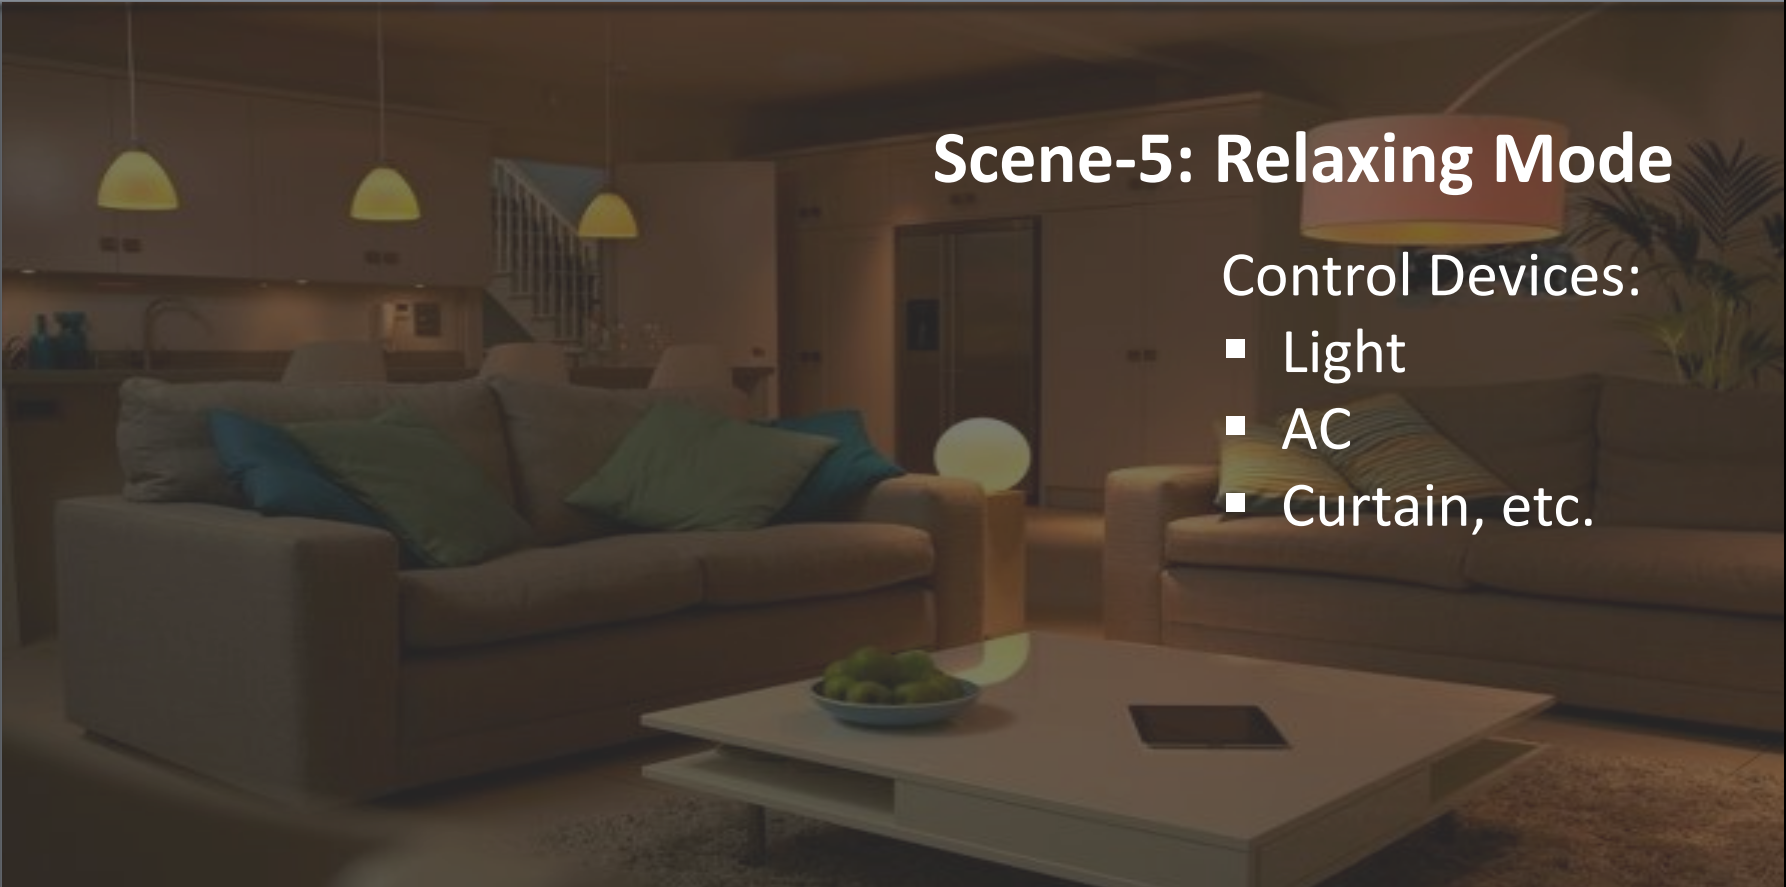

Scene-1: Entrance

Control Devices:

- Gate lock
- Security Camera ,etc.

Scene-2: Welcome to Home

Control Devices:

- Light
- AC
- Curtain
- AV etc.

Automation Features & Services

Scene-3: Romantic Mode

Control Devices:

- Light
- AV etc.

Scene-4: Party Time

Control Devices:

- Light
- AC
- AV, etc.

Automation Features & Services

Scene-5: Relaxing Mode

Control Devices: