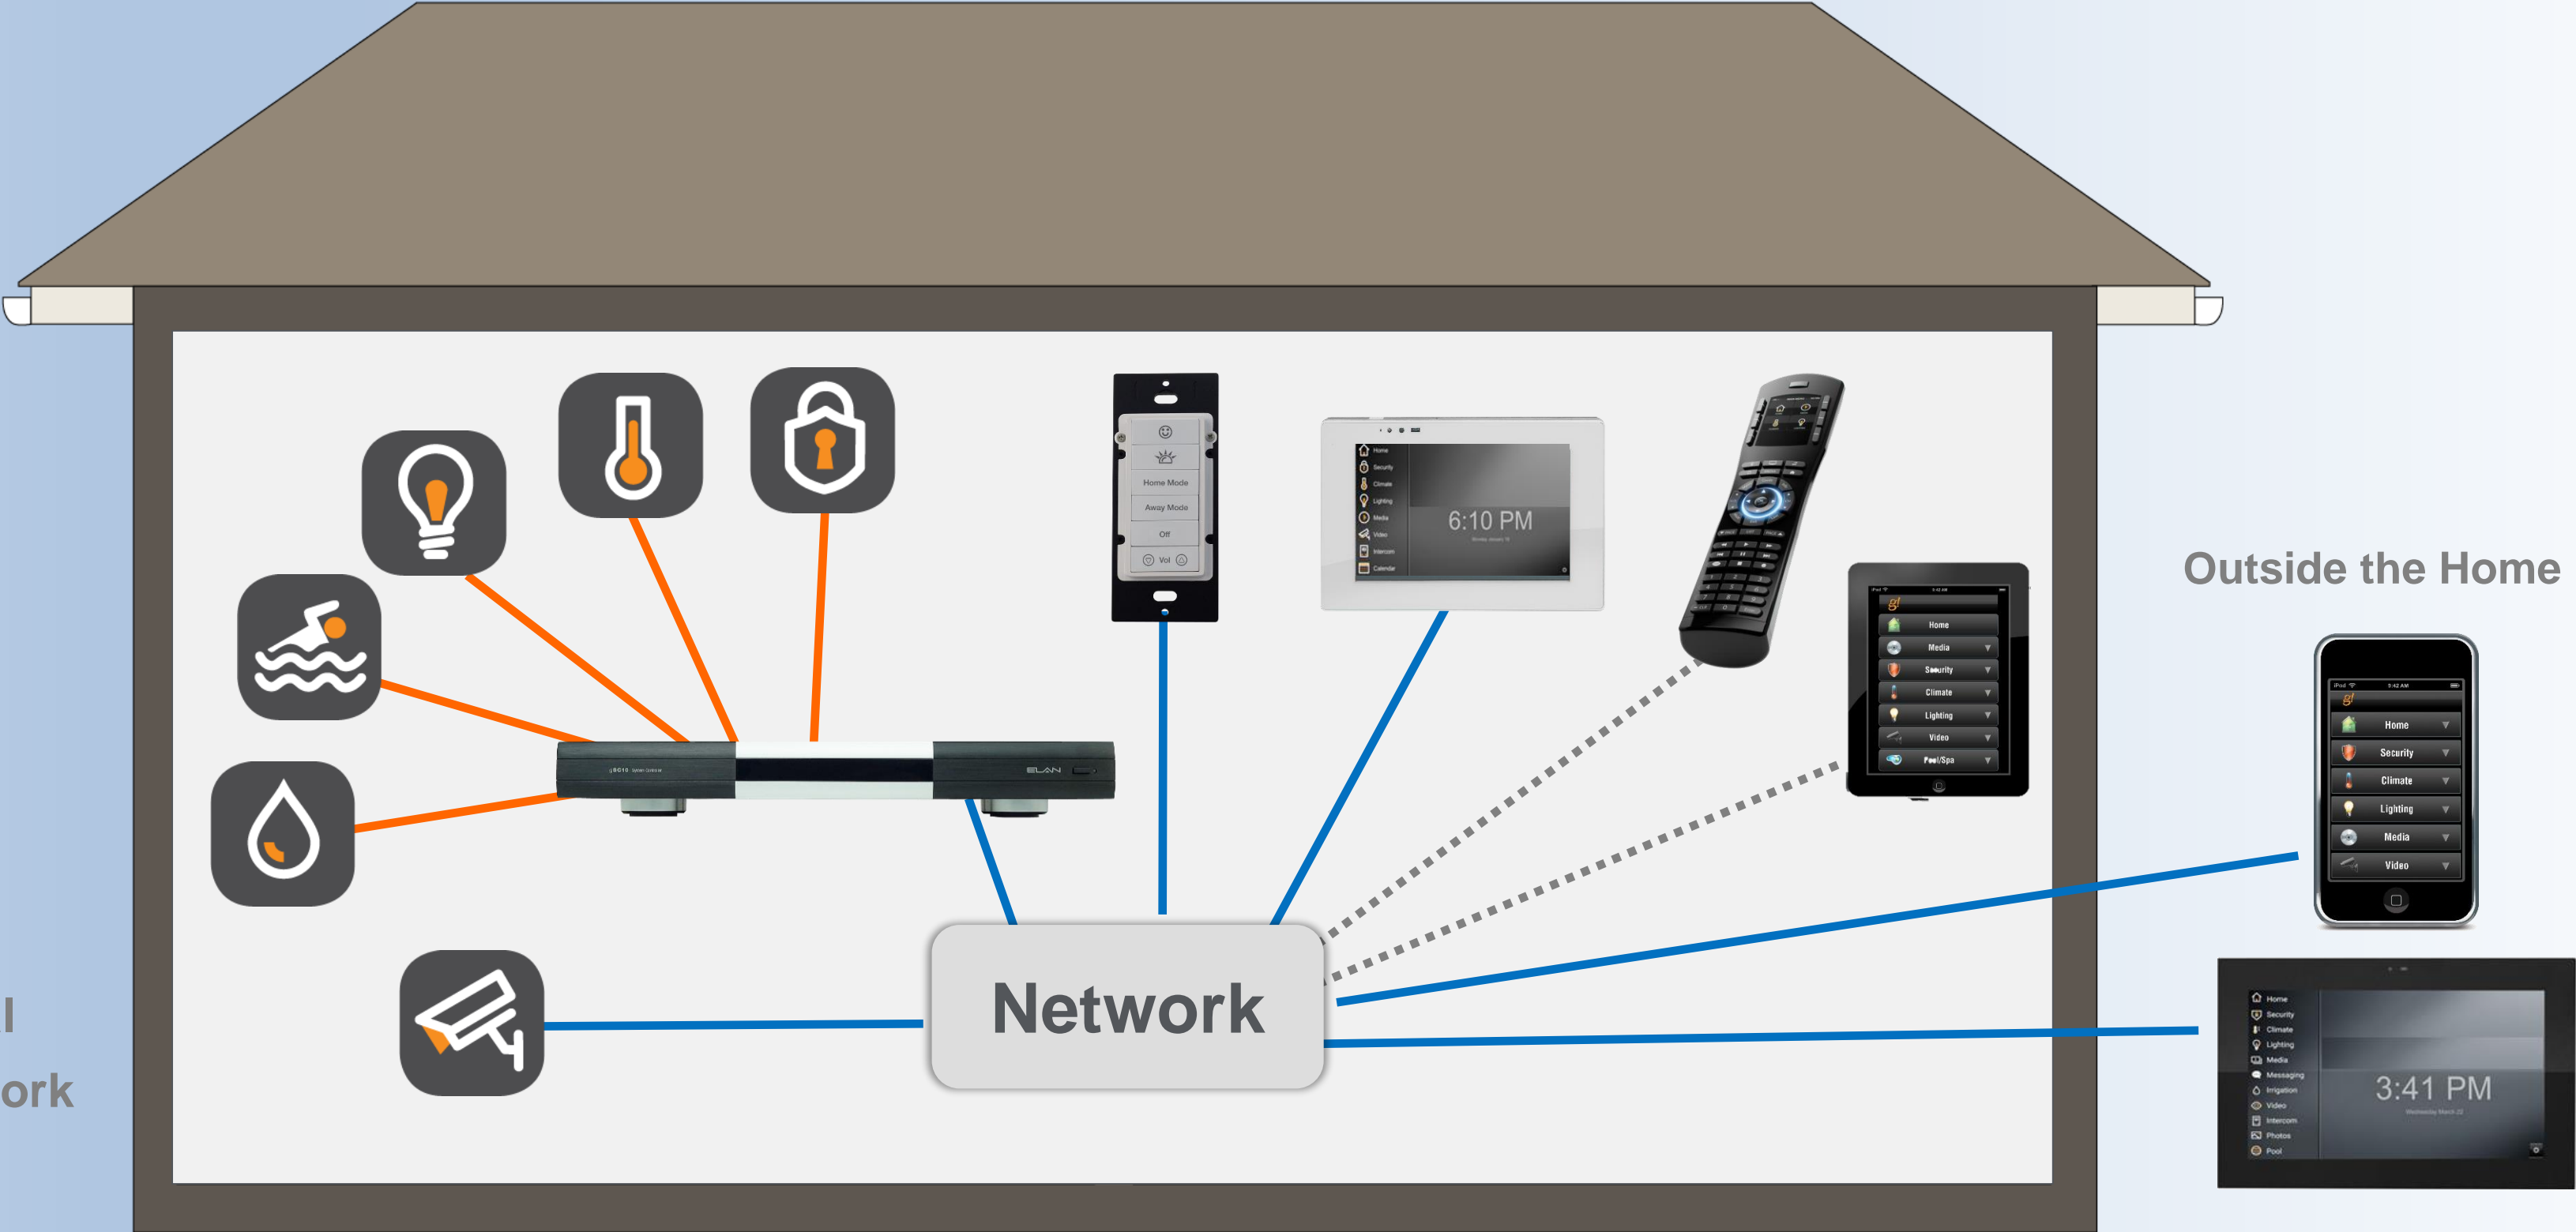

SEAMLESS INTEGRATION

SECURITY

LIGHTING CONTROL

CURTAIN CONTROL

AV CONTROL

HVAC CONTROL

MOTION DETECTOR

Experience the magic of Smart Living

Smart Door Control

Smart Switches

A.C Automation

Tunable Lighting

TV, Music System Control

Smart Mood Lighting

Curtain Automation

SYSTEM TOPOLOGY

FRONTEND PROCESS

1.Voice Control

2.Mobile Control

3.Touch Screen Control

4.Glass Touch Panel

5.Push Button Control

Bed Side Panel

Touch Screen Control

Scene-1: Entrance

Control Devices:

- Gate lock
- Security Camera ,etc.

Scene-2: Welcome to Home

Control Devices:

- Light
- AC
- Curtain
- AV etc.

Automation Features & Services

Scene-3: Romantic Mode