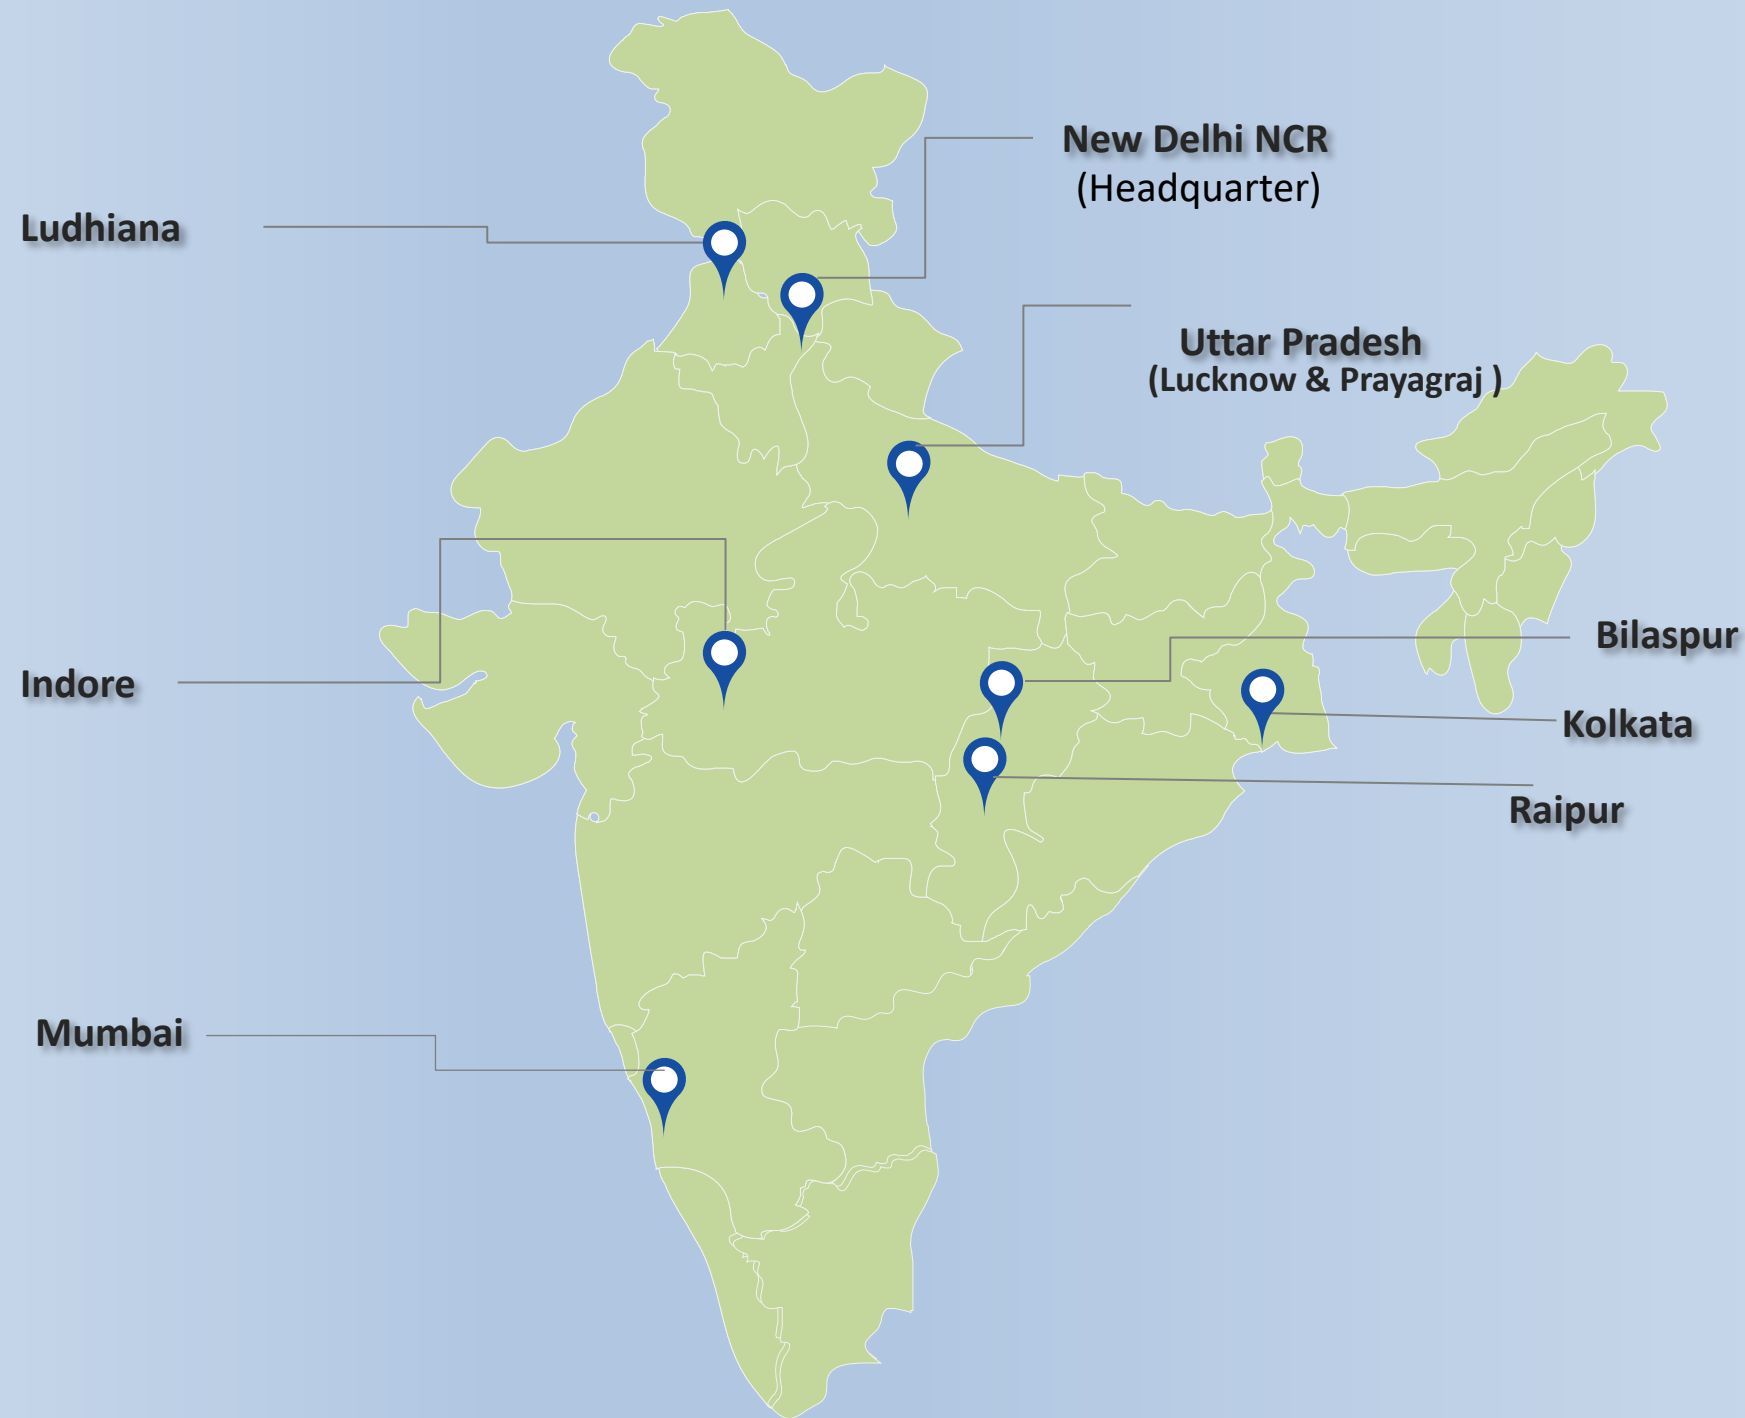

JOURNEY SO FAR & PORTFOLIO CLIENTS

OUR PROJECT LOCATIONS

GET SOCIAL WITH US!

We'd love to
work with you.

Contact Number

+91 9780000978 / 9650969030

Email Address

info@insightfulsystems.in /
stripathi@insightfulsystems.in