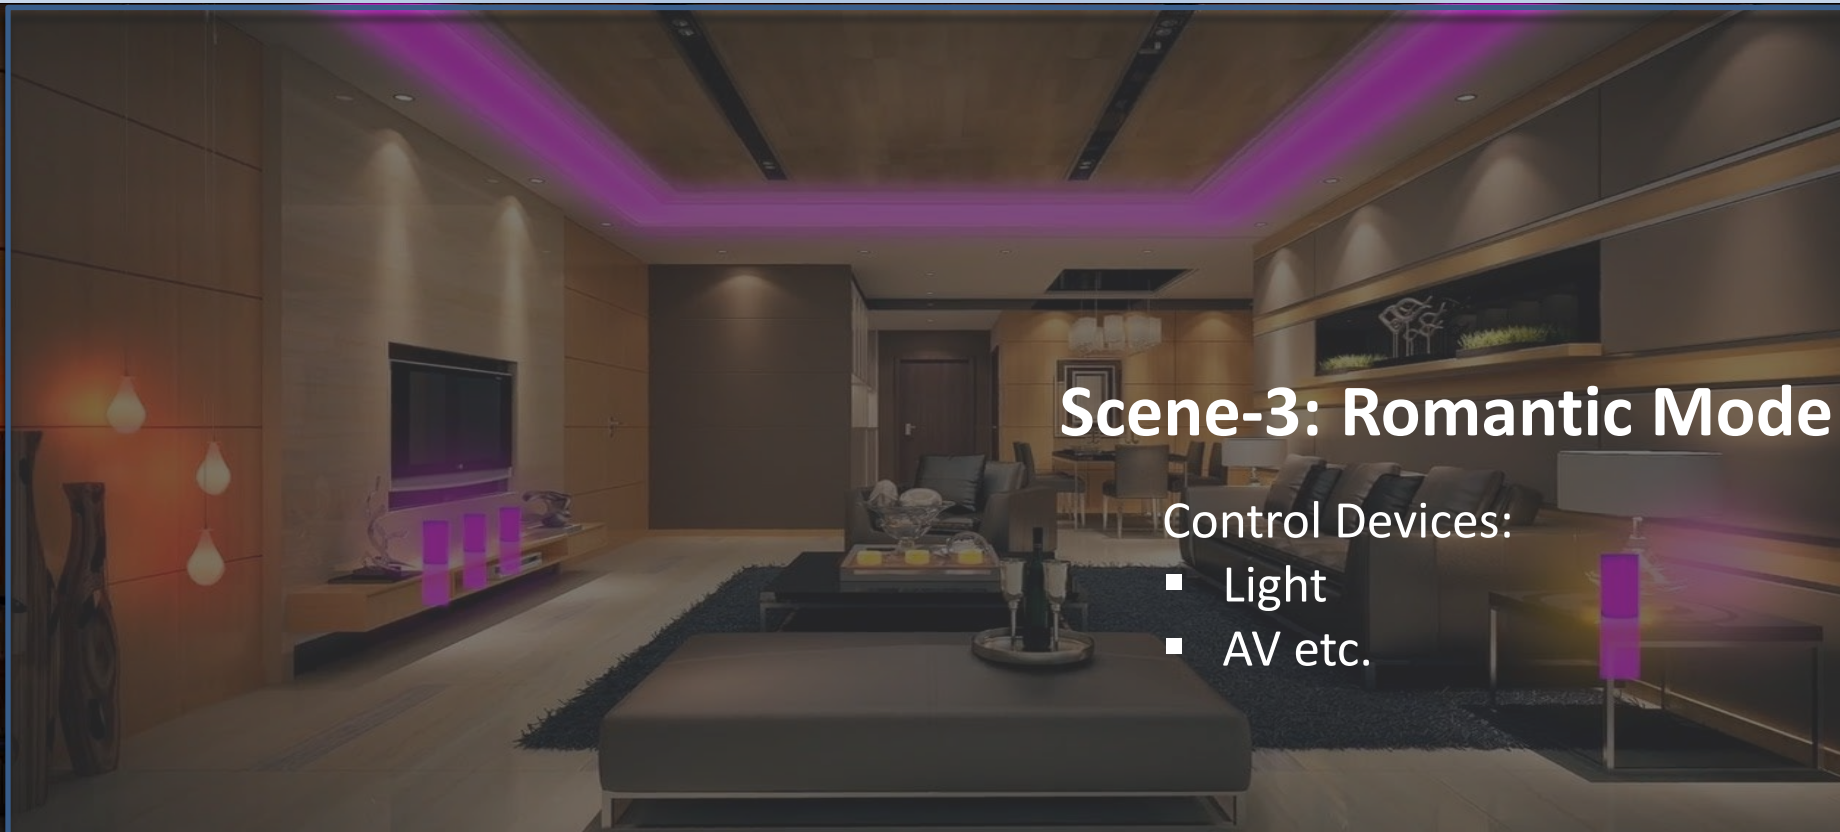

Scene-1: Entrance

Control Devices:

- Gate lock
- Security Camera ,etc.

Scene-2: Welcome to Home

Control Devices:

- Light
- AC
- Curtain
- AV etc.

Automation Features & Services

Scene-3: Romantic Mode

Control Devices:

- Light
- AV etc.

Scene-4: Party Time

Control Devices:

- Light
- AC
- AV, etc.

Automation Features & Services

Scene-5: Relaxing Mode

Control Devices: