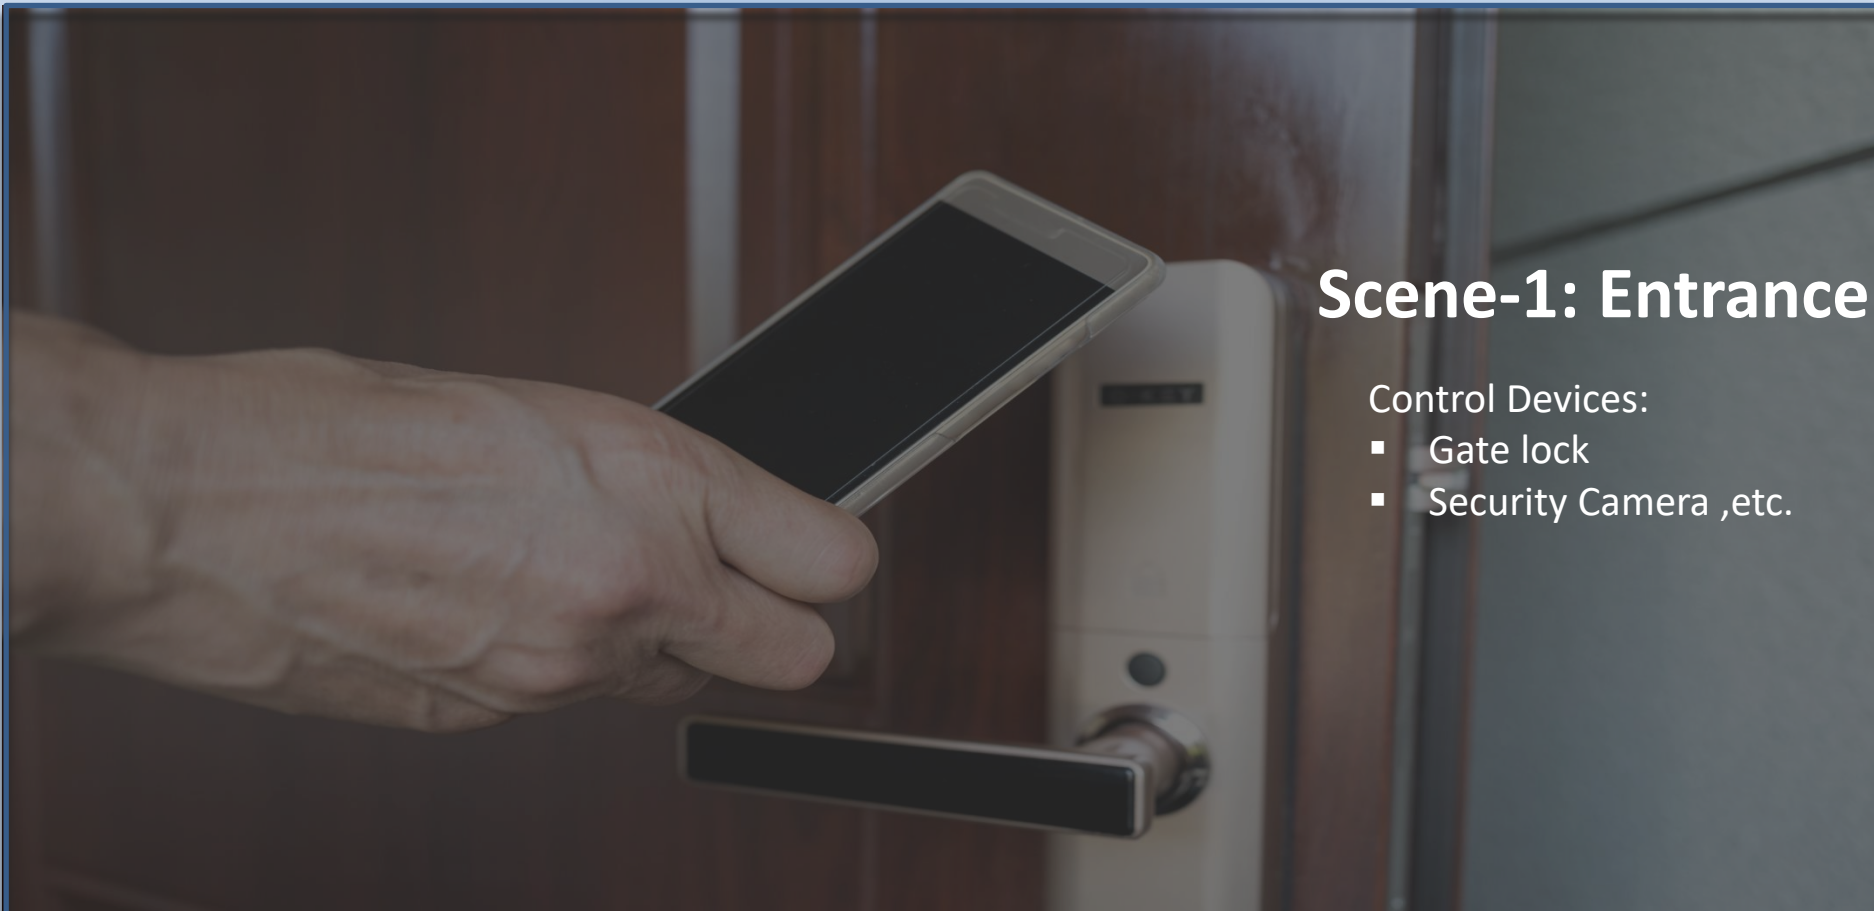

WIFI REMOTE

VOICE CONTROL

AUTOMATION PARTNERS

Digital Switches

Trendy and compact design enclosures

Silent latching relays: silence has never been so brilliant

All the essential functions for hotel rooms

Automation Features & Services

Scene-1: Entrance

Control Devices:

- Gate lock
- Security Camera ,etc.

Scene-2: Welcome to Home

Control Devices:

- Light
- AC
- Curtain
- AV etc.

Automation Features & Services

Scene-3: Romantic Mode