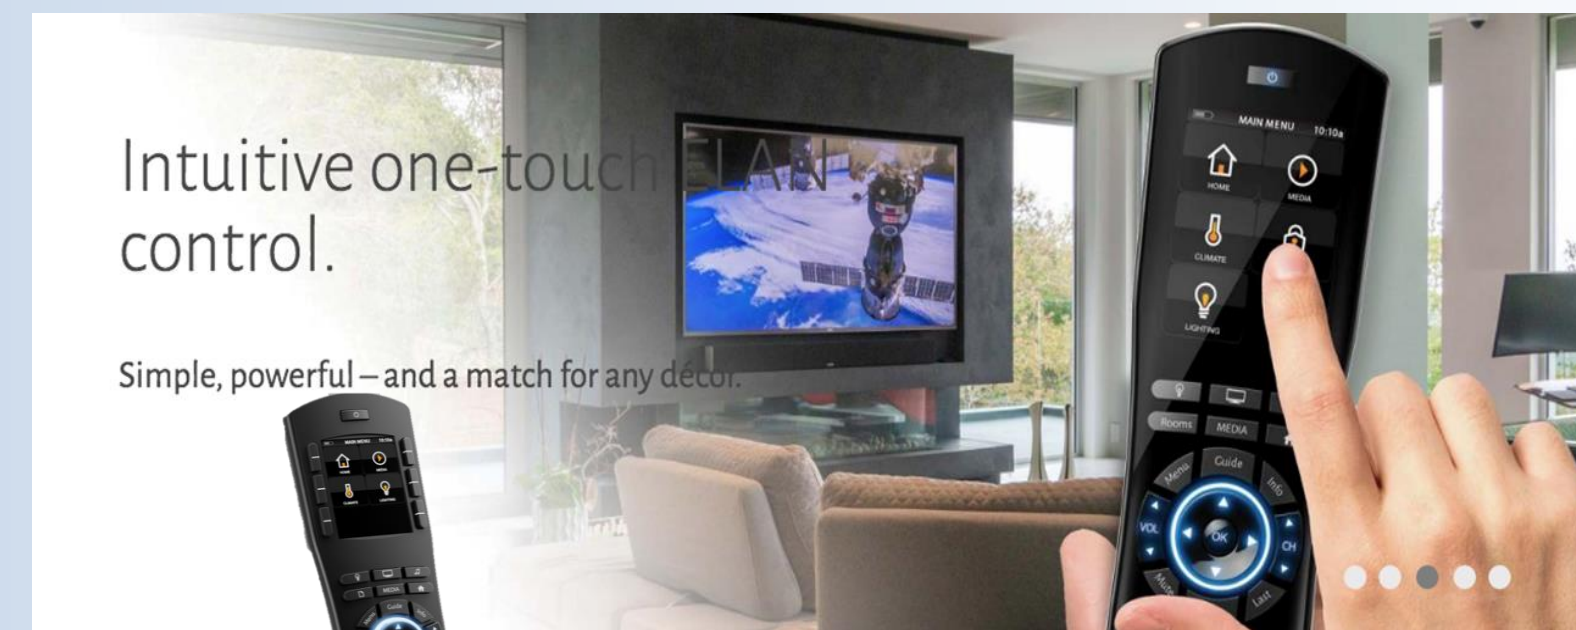

Push Control

Glass Touch Panel

USER INTERFACE

KEYPAD

INTERACTIVE TOUCHSCREEN

OSD

MOBILE APP

DASHBOARD VIEWER

WIFI REMOTE

VOICE CONTROL

AUTOMATION PARTNERS

Digital Switches

Trendy and compact design enclosures

Silent latching relays: silence has never been so brilliant

All the essential functions for hotel rooms

Automation Features & Services

Scene-1: Entrance

Control Devices:

- Gate lock
- Security Camera ,etc.

Scene-2: Welcome to Home

Control Devices:

- Light
- AC
- Curtain
- AV etc.

Automation Features & Services

Scene-3: Romantic Mode