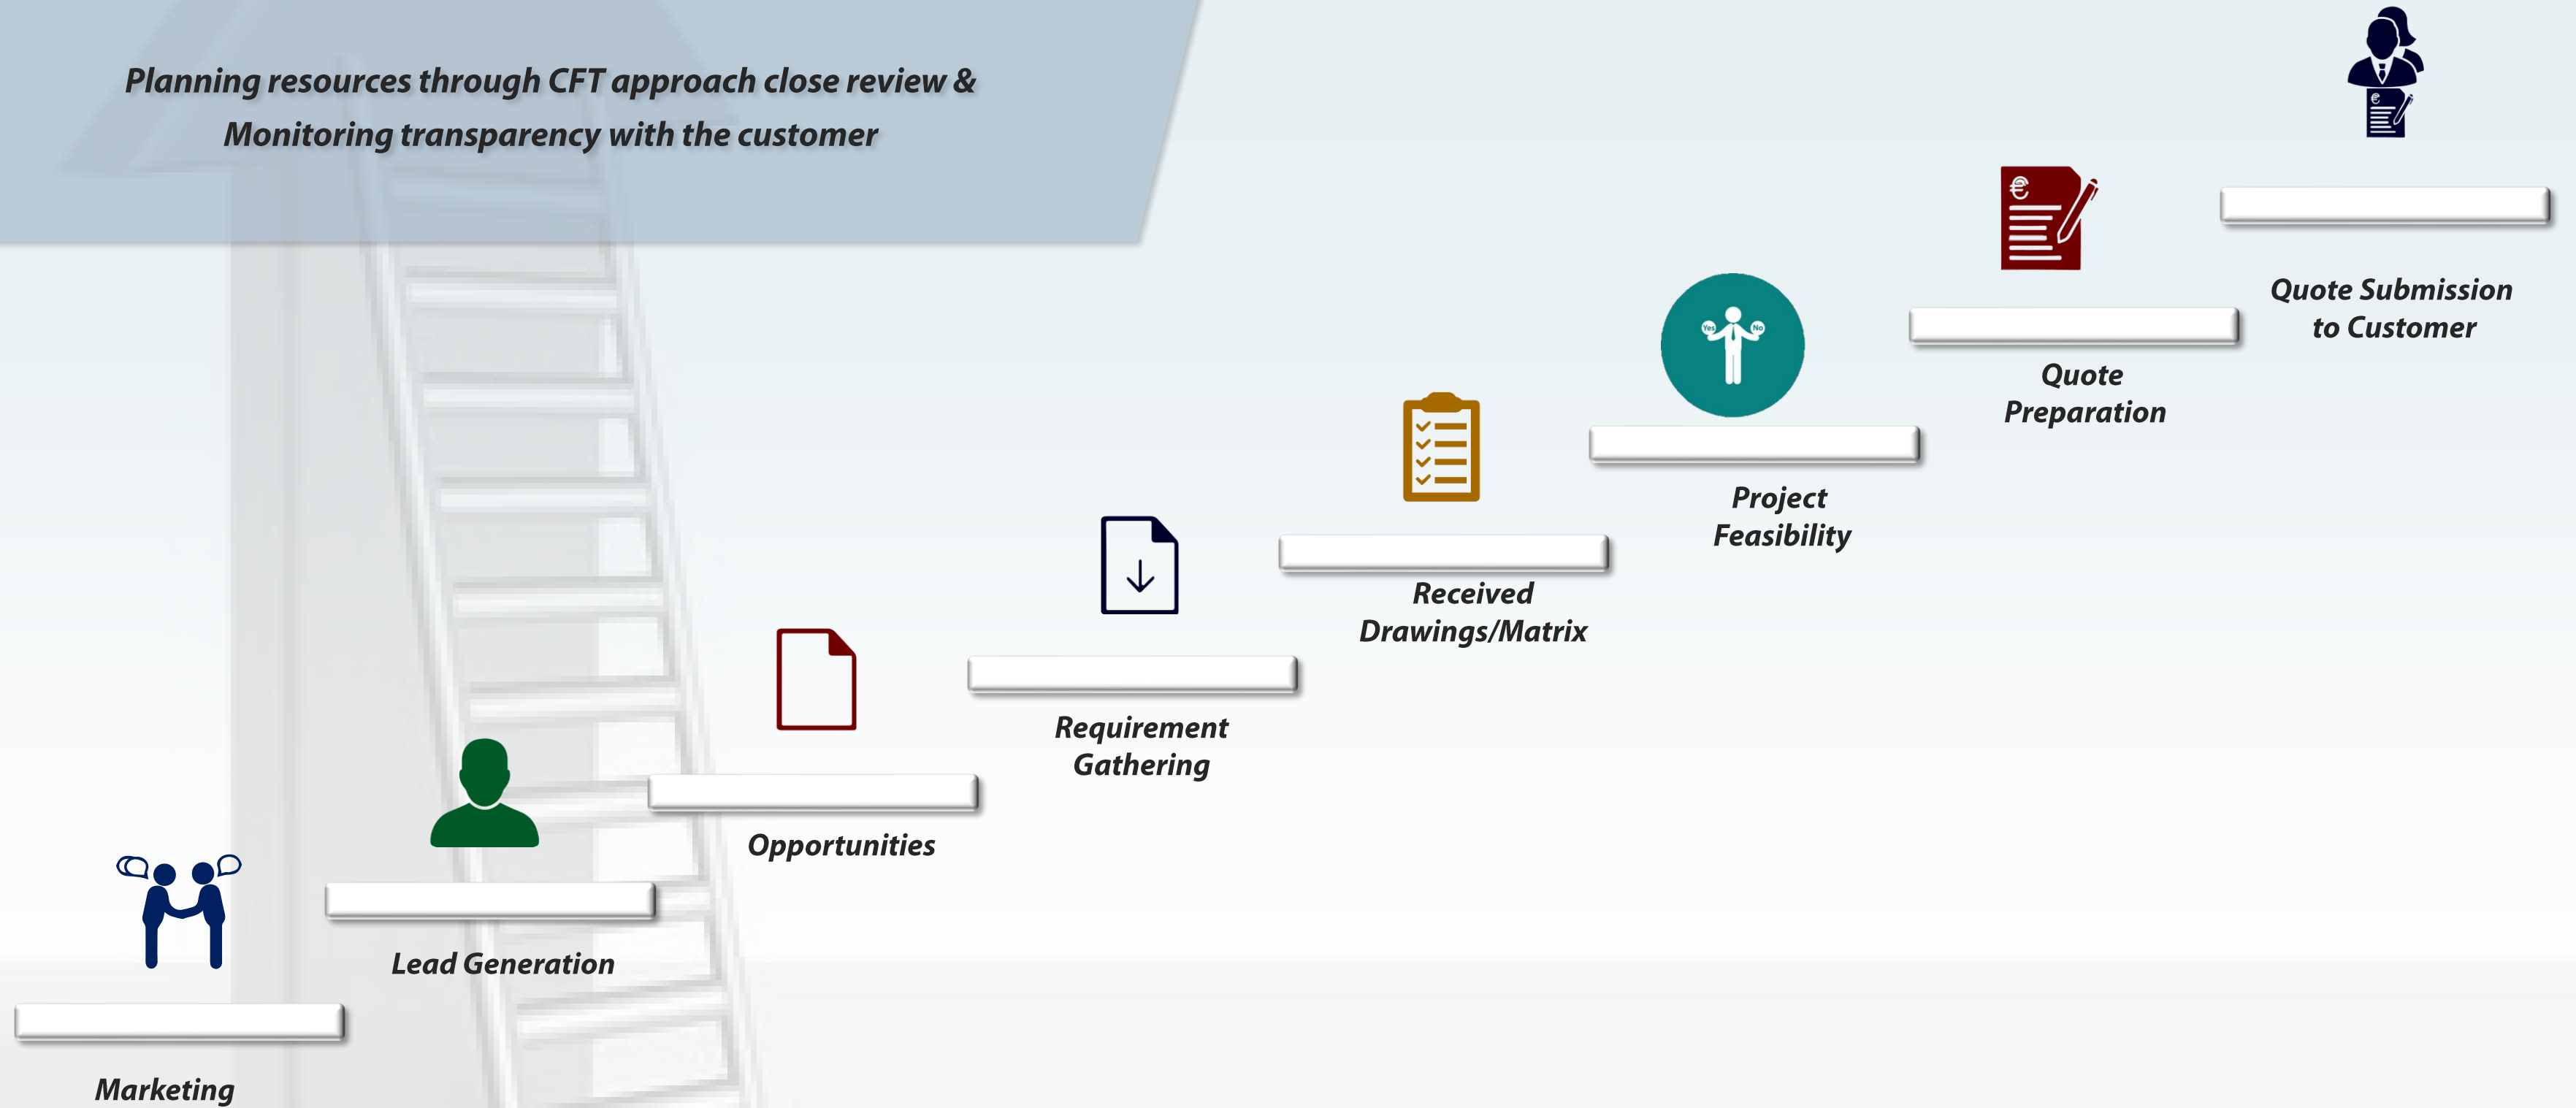

3. Business intelligence

- Computing data with the help of Big data, BI & AI tools.
- Increased operational efficiency and reduced time to act.

4. System sustenance

- To repeat & improvise the process till the desired output is received
- Provide Product training time to time
- Schedule system audit timely.
- Schedule System Health check timely.

Scene-1: Entrance

Control Devices:

- Gate lock
- Security Camera ,etc.

Scene-2: Welcome to Home

Control Devices:

- Light
- AC
- Curtain
- AV etc.

Automation Features & Services

Scene-3: Romantic Mode

Control Devices:

- Light
- AV etc.

Scene-4: Party Time

Control Devices:

- Light
- AC
- AV, etc.

Automation Features & Services

Scene-5: Relaxing Mode

Control Devices:

- Light
- AC
- Curtain, etc.

Smart Home

Project Management – Order Acquisition

Planning resources through CFT approach close review & Monitoring transparency with the customer

Project Management – Project Delivery