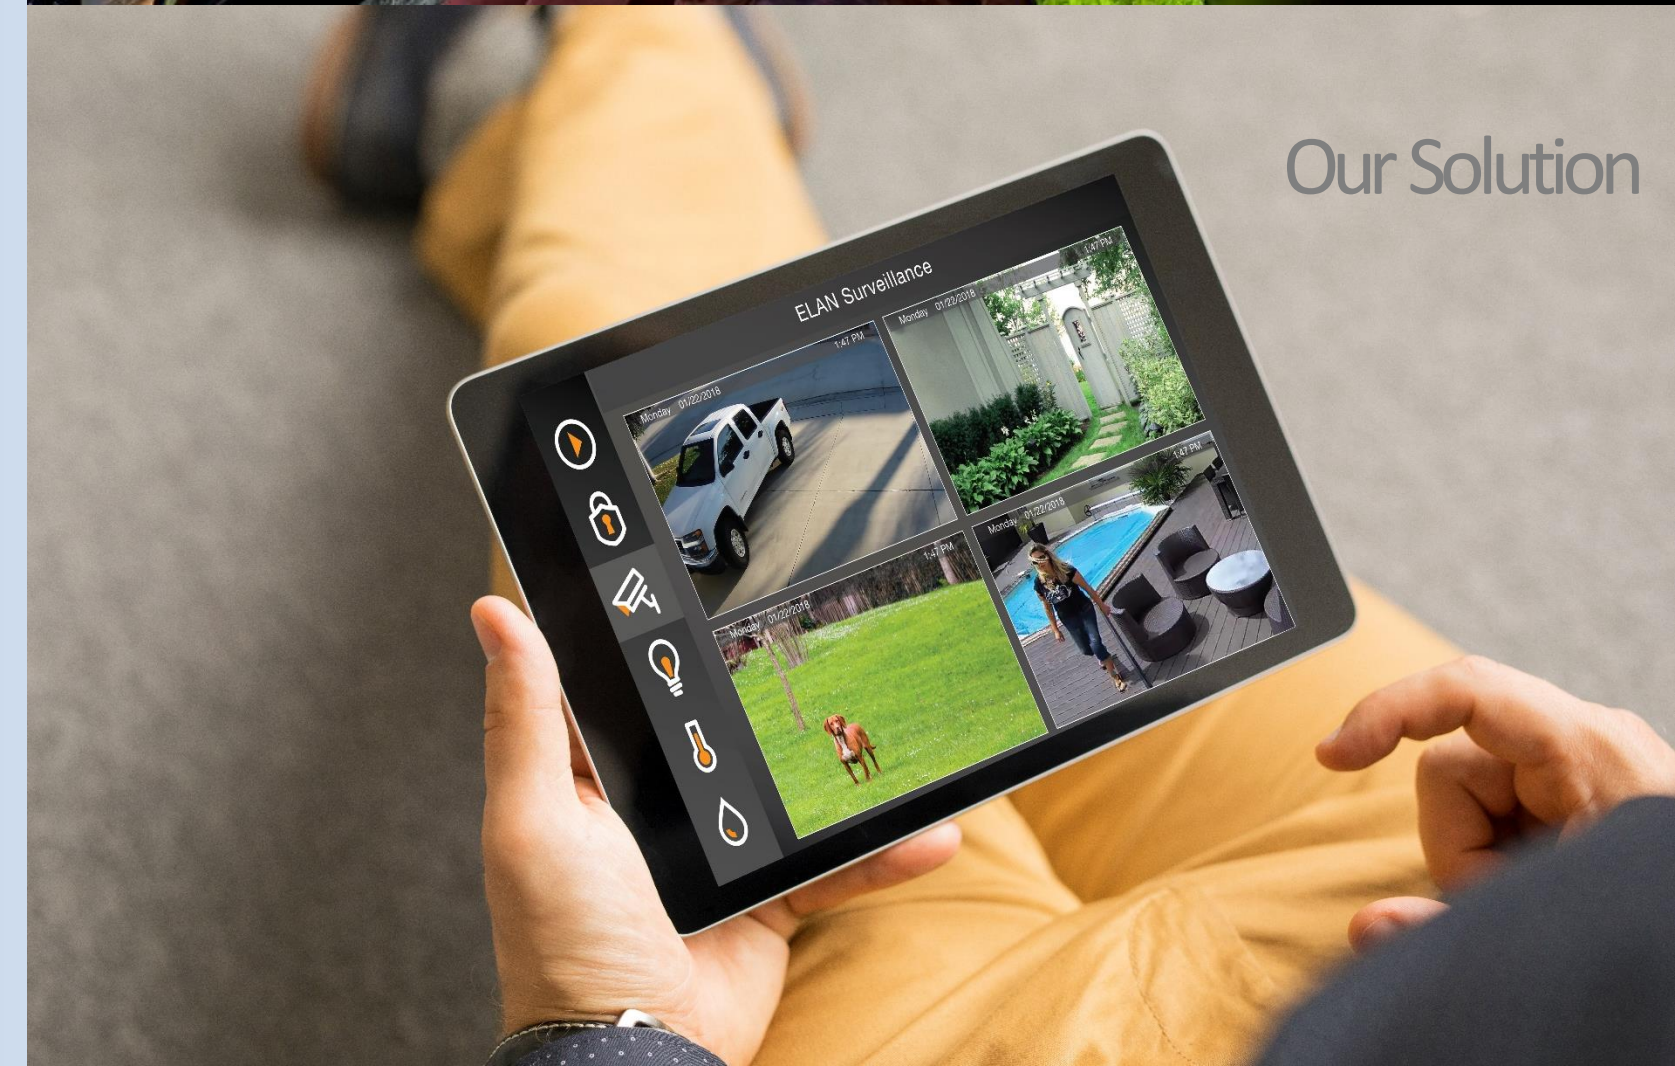

WHAT WE DO ?

1. System Design

- FMS Creation
- Process Standardization

2. System Deployment

- We provide complete Real-time information on a single platform as per the client/Customer requirement as a tailormade solution for the customer with content management.

3. Business intelligence

- Computing data with the help of Big data, BI & AI tools.
- Increased operational efficiency and reduced time to act.

4. System sustenance

- To repeat & improvise the process till the desired output is received
- Provide Product training time to time
- Schedule system audit timely.
- Schedule System Health check timely.